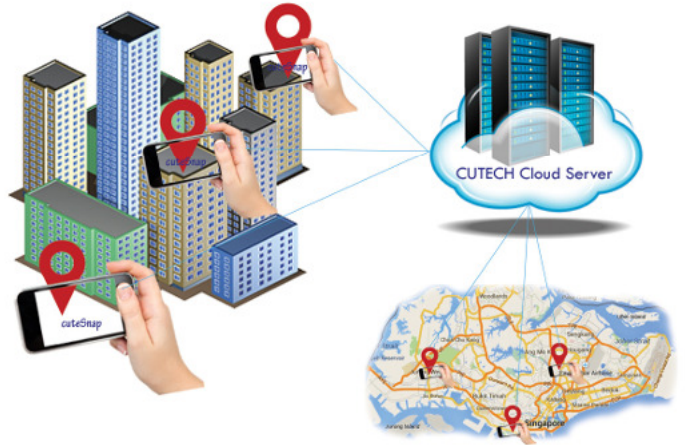

# cuteSnap

Instant security Patrol

## Why cuteSnap?

- Easy to use
- Centralized patrol data
- Powerful app to help you manage and control your security and patrol operations
- No fixed patrolling points
- Immediate Incident report